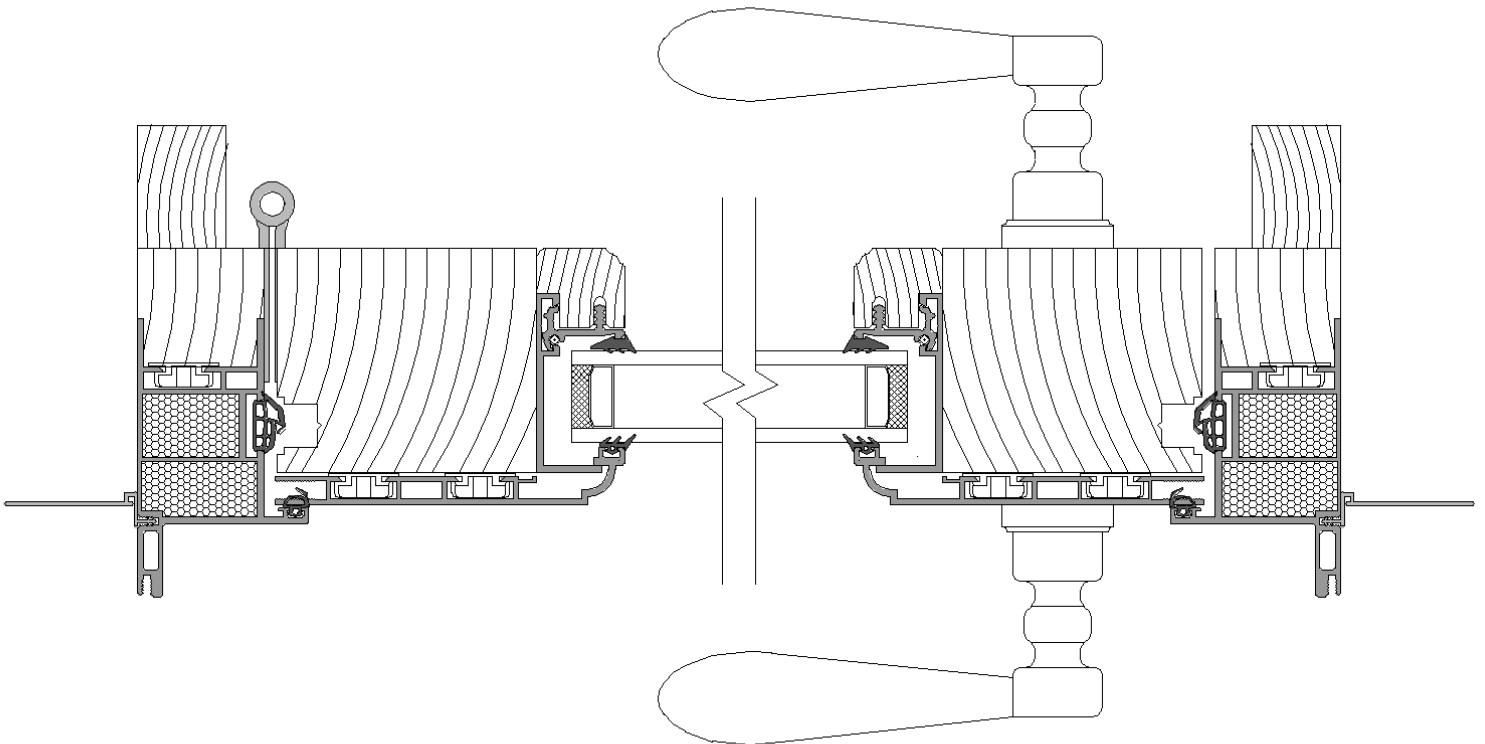

Standard Options

- Inswing operation
- Poplar wood interior, other wood species are available
- Interior finish options:
 1. Stained and clear coated
 2. Primed and painted
- Extruded aluminum clad exterior; wood exterior frame optional
- Exterior aluminum with powder coated finish
- 2-1/2" thick by 3" wide door sash for top and side rails
- 2-1/2" thick by 8-1/2" wide bottom rail
- Pre-hung in frame
- Dry glazing
- 1/4" to 1" thick glass
- 30-year limited exterior finish warranty
- Maximum size 8' x 4'

Custom styles available.

Made in the USA 

Performance

Design Pressure	+/- 60 psf	Water Test Pressure	12 psf
Air Infiltration	<0.01cfm/ft ²	Uniform Load Structural	-/+90 psf

Horizontal Cross-Section View

**Vertical
Cross-Section View**