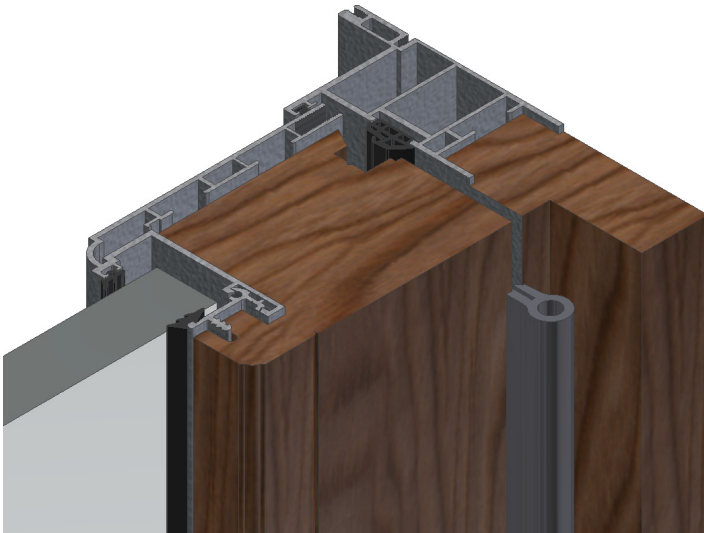

Standard Options

- Inswing operation
- Poplar wood interior, other wood species are available
- Interior finish options:
 1. Stained and clear coated
 2. Primed and painted
- Extruded aluminum clad exterior; wood exterior frame optional
- Exterior aluminum with powder coated finish
- 2-1/2" thick by 3" wide door sash for top and side rails
- 2-1/2" thick by 8-1/2" wide bottom rail
- Pre-hung in frame
- Dry glazing
- 1/4" to 1" thick glass
- 30-year limited exterior finish warranty
- Maximum size 8' x 4'

Custom styles available.

Made in the USA 

Performance

Design Pressure	+/- 60 psf	Water Test Pressure	12 psf
Air Infiltration	<0.01cfm/ft ²	Uniform Load Structural	-/+90 psf

Horizontal Cross-Section View

**Vertical
Cross-Section View**