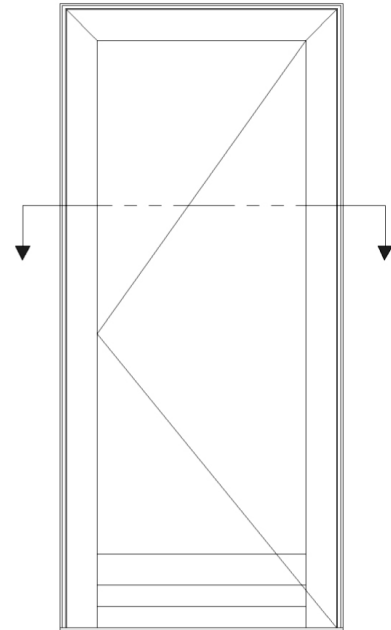

Standard Options

- Inswing operation
- Poplar wood interior, other wood species are available
- Interior finish options:
 1. Stained and clear coated
 2. Primed and painted
- Extruded aluminum clad exterior; wood exterior frame optional
- Exterior aluminum with powder coated finish
- 2-1/2" thick by 3" wide door sash for top and side rails
- 2-1/2" thick by 8-1/2" wide bottom rail
- Pre-hung in frame
- Dry glazing
- 1/4" to 1" thick glass
- 30-year limited exterior finish warranty
- Maximum size 8' x 4'

Custom styles available.

Made in the USA 

Performance

Design Pressure	+/- 60 psf	Water Test Pressure	12 psf
Air Infiltration	<0.01cfm/ft ²	Uniform Load Structural	-/+90 psf

Horizontal Cross-Section View

**Vertical
Cross-Section View**